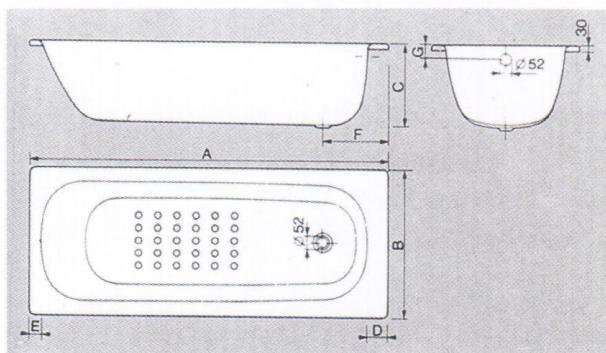

SHIRO

Italy

NAME	SHIRO I	SHIRO II
MODEL NO.	PLB-SHI 55/XX	PLB-SHZ 50/XX
DIMENSION (mm)	1700L x 700W x 350H	1500L x 700W x 350H
(inch)	66L x 27½W x 14H	60L x 27½W x 14H
A	1700mm	1500mm
B	700mm	700mm
C	350mm	350mm
D	100mm	100mm
E	55mm	55mm
F	315mm	315mm
G	70mm	70mm

NAME	:	IDA
MODEL NUMBER	:	PLB-IDA40/xx
DIMENSIONS (mm)	:	1220L X 740W X 430H
(inch)	:	48L X 29W X 17H

- Note : xx = Colour code. Refer to Ordering Guide (Doc #(D-MFM11.DOC) for your colour preference.)
- See accessories guide or price list for additional features and options.

- Note : xx = Colour code. Refer to Ordering Guide (Doc #(D-MFM11.DOC) for your colour preference.)
- See accessories guide or price list for additional features and options.

ESTER

NAME

ESTER

MODEL NO.	PLB-ETR 01/XX
DESCRIPTION	5'9" Long Bath with Stainless Steel Handrail, Head Rest & Anti-Slip
DIMENSION (mm)	1740Lx860Wx520H
(inch)	69Lx34Wx20H
A	1740mm
B	860mm
C	520mm
D	310mm
E	57mm

Note : xx = Colour code. Refer to Ordering Guide (Doc #/D-MFM11.DOC) for your colour preference.)
See accessories guide or price list for additional features and options.

SOFIA

NAME	SOFIA I	SOFIA II
MODEL NO.	PLB-SOF 01/XX	PLB-SOF 02/XX
DESCRIPTION	5'6" Long Bath with Head Rest & Anti-Slip	5'0" Long Bath with Head Rest & Anti-Slip
DIMENSION (mm)	1670Lx760Wx410H	1520Lx760Wx410H
(inch)	66Lx30Wx16H	60Lx30Wx16H
A	1670mm	1520mm
B	760mm	760mm
C	410mm	410mm
D	280mm	280mm
E	45mm	45mm