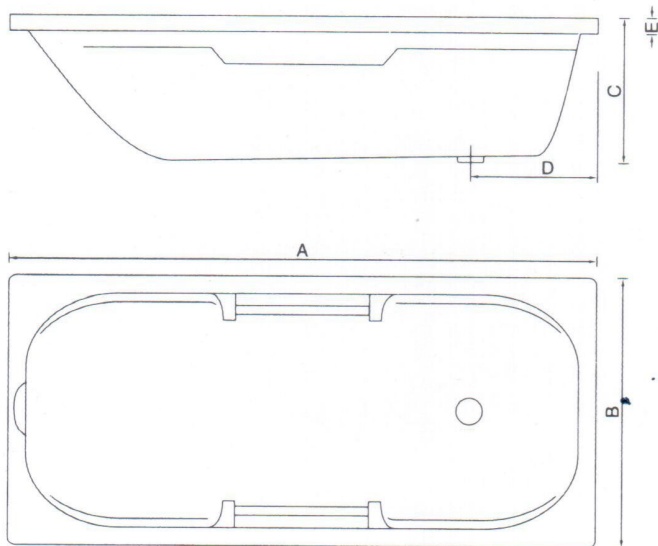

NAME	:	IDA
MODEL NUMBER	:	PLB-IDA40/xx
DIMENSIONS (mm)	:	1220L X 740W X 430H
(inch)	:	48L X 29W X 17H

- Note : xx = Colour code. Refer to Ordering Guide (Doc #(D-MFM11.DOC) for your colour preference.)
- See accessories guide or price list for additional features and options.

You'll feel the space saving and yet luxurious sensations as you reflect upon the day in your Honorius bath.

NAME	:	HONORIUS
MODEL NUMBER	:	PLB-HON40/xx
DIMENSIONS (mm)	:	1220L X 740W X 430H
(inch)	:	48L X 29W X 17H

- Note : xx = Colour code. Refer to Ordering Guide (Doc #(D-MFM11.DOC) for your colour preference.)
- See accessories guide or price list for additional features and options.

ESTER

NAME

ESTER

MODEL NO.	PLB-ETR 01/XX
DESCRIPTION	5'9" Long Bath with Stainless Steel Handrail, Head Rest & Anti-Slip
DIMENSION (mm)	1740Lx860Wx520H
(inch)	69Lx34Wx20H
A	1740mm
B	860mm
C	520mm
D	310mm
E	57mm

Note : xx = Colour code. Refer to Ordering Guide (Doc #/D-MFM11.DOC) for your colour preference.)
See accessories guide or price list for additional features and options.

SOFIA

NAME	SOFIA I	SOFIA II
MODEL NO.	PLB-SOF 01/XX	PLB-SOF 02/XX
DESCRIPTION	5'6" Long Bath with Head Rest & Anti-Slip	5'0" Long Bath with Head Rest & Anti-Slip
DIMENSION (mm)	1670Lx760Wx410H	1520Lx760Wx410H
(inch)	66Lx30Wx16H	60Lx30Wx16H
A	1670mm	1520mm
B	760mm	760mm
C	410mm	410mm
D	280mm	280mm
E	45mm	45mm