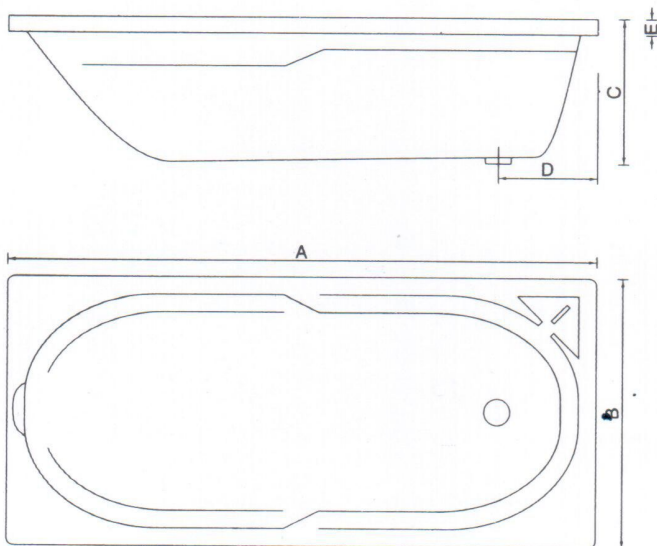

You'll feel the space saving and yet luxurious sensations as you reflect upon the day in your Honorius bath.

NAME	:	HONORIUS
MODEL NUMBER	:	PLB-HON40/xx
DIMENSIONS (mm)	:	1220L X 740W X 430H
(inch)	:	48L X 29W X 17H

- Note : xx = Colour code. Refer to Ordering Guide (Doc #(D-MFM11.DOC) for your colour preference.)
- See accessories guide or price list for additional features and options.

ESTER

NAME

ESTER

MODEL NO.	PLB-ETR 01/XX
DESCRIPTION	5'9" Long Bath with Stainless Steel Handrail, Head Rest & Anti-Slip
DIMENSION (mm)	1740Lx860Wx520H
(inch)	69Lx34Wx20H
A	1740mm
B	860mm
C	520mm
D	310mm
E	57mm

Note : xx = Colour code. Refer to Ordering Guide (Doc #/D-MFM11.DOC) for your colour preference.)
See accessories guide or price list for additional features and options.

SOFIA

NAME	SOFIA I	SOFIA II
MODEL NO.	PLB-SOF 01/XX	PLB-SOF 02/XX
DESCRIPTION	5'6" Long Bath with Head Rest & Anti-Slip	5'0" Long Bath with Head Rest & Anti-Slip
DIMENSION (mm)	1670Lx760Wx410H	1520Lx760Wx410H
(inch)	66Lx30Wx16H	60Lx30Wx16H
A	1670mm	1520mm
B	760mm	760mm
C	410mm	410mm
D	280mm	280mm
E	45mm	45mm

Note : xx = Colour code. Refer to Ordering Guide (Doc #D-MFM11.DOC) for your colour preference.)
See accessories guide or price list for additional features and options.

CRISTAL

NAME	CRISTAL I	CRISTAL II
MODEL NO.	PLB-CRY 01/XX	PLB-CRY 02/XX
DESCRIPTION	5'6" Long Bath with Anti-Slip	5'0" Long Bath with Anti-Slip
DIMENSION (mm)	1670Lx760Wx400H	1520Lx760Wx400H
(inch)	66Lx30Wx16H	60Lx30Wx16H
A	1670mm	1520mm
B	760mm	760mm
C	400mm	400mm
D	280mm	280mm
E	45mm	45mm