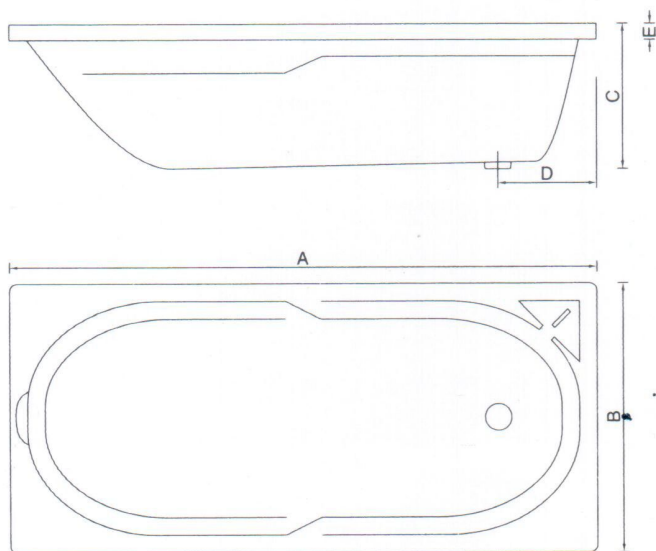

NAME	:	IDA
MODEL NUMBER	:	PLB-IDA40/xx
DIMENSIONS (mm)	:	1220L X 740W X 430H
(inch)	:	48L X 29W X 17H

- Note : xx = Colour code. Refer to Ordering Guide (Doc #(D-MFM11.DOC) for your colour preference.)
- See accessories guide or price list for additional features and options.

You'll feel the space saving and yet luxurious sensations as you reflect upon the day in your Honorius bath.

NAME	:	HONORIUS
MODEL NUMBER	:	PLB-HON40/xx
DIMENSIONS (mm)	:	1220L X 740W X 430H
(inch)	:	48L X 29W X 17H

- Note : xx = Colour code. Refer to Ordering Guide (Doc #(D-MFM11.DOC) for your colour preference.)
- See accessories guide or price list for additional features and options.

ESTER

NAME

ESTER

MODEL NO.	PLB-ETR 01/XX
DESCRIPTION	5'9" Long Bath with Stainless Steel Handrail, Head Rest & Anti-Slip
DIMENSION (mm)	1740Lx860Wx520H
(inch)	69Lx34Wx20H
A	1740mm
B	860mm
C	520mm
D	310mm
E	57mm

Note : xx = Colour code. Refer to Ordering Guide (Doc #/D-MFM11.DOC) for your colour preference.)
See accessories guide or price list for additional features and options.

SOFIA

NAME	SOFIA I	SOFIA II
MODEL NO.	PLB-SOF 01/XX	PLB-SOF 02/XX
DESCRIPTION	5'6" Long Bath with Head Rest & Anti-Slip	5'0" Long Bath with Head Rest & Anti-Slip
DIMENSION (mm)	1670Lx760Wx410H	1520Lx760Wx410H
(inch)	66Lx30Wx16H	60Lx30Wx16H
A	1670mm	1520mm
B	760mm	760mm
C	410mm	410mm
D	280mm	280mm
E	45mm	45mm