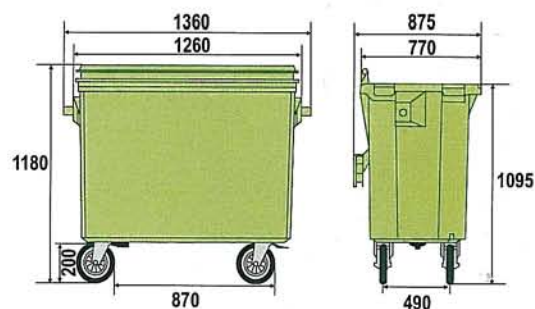

CAPACITY : 42 Litres
 SIZE : 350x 240x 705 (H)mm

SLIMLINE

CAPACITY : 30 Litres
 SIZE : 360x 230x 520 (H)mm

hanging ^{BINS} tong ^{GANTUNG}

These hanging bins play an important role in keeping your cities clean. These functional and stylishly-designed bins are available in various colours and can be mounted. Made from durable High Density Polyethylene (HDPE) and U.V. stabilized, these bins will go a long way.

MODEL: **MGB660**

MODEL: **MGB240**

MODEL: **MGB120**

4-WHEEL waste containers

WEIGHT: 45kg

2-WHEEL waste containers

recycle BINS

MGB	120	240
Nom. volume (l)	120	240
Dead weight approx. (kg)	11,3	14,2
Useful load (kg)	48	96
A- Overall height (mm)	935	1065
B- Overall width (mm)	480	580
C- Overall depth (mm)	560	735
D- Upper edge comb (mm)	870	990
E- Wheel diameter (mm)	200	200

-SANDY

CAPACITY 50 Litres
SIZE : 350φ x 800 (H)mm

-SUPERBUG

CAPACITY: 60 Litres
SIZE : 280 x 280 x 790 (H)mm
CAPACITY :120 Litres
SIZE : 420 x 420 x 975 (H)mm

-WALLY

CAPACITY : 25 Litres
SIZE : 370 x 200 x 750 (H)mm
CAPACITY : 45 Litres
SIZE : 460 x 230 x 750 (H)mm

FLIPFLOP

CAPACITY: 60 Litres
SIZE : 280x280x800(H)mm
CAPACITY: 120 Litres
SIZE : 420x420x1000(H)mm

LULU

CAPACITY : 16.5 Litres
SIZE : 235φx590(H)mm

01. KIDDO

CAPACITY: 85 Litres SIZE: 620φ x 760 (H)mm

02. MAJESTY