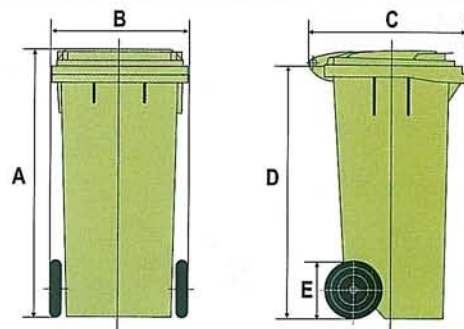

CAPACITY : 42 Litres
 SIZE : 350x 240x 705 (H)mm

SLIMLINE

CAPACITY : 30 Litres
 SIZE : 360x 230x 520 (H)mm

hanging ^{BINS} tong ^{GANTUNG}

These hanging bins play an important role in keeping your cities clean. These functional and stylishly-designed bins are available in various colours and can be mounted. Made from durable High Density Polyethylene (HDPE) and U.V. stabilized, these bins will go a long way.

MODEL: **MGB660**

MODEL: **MGB240**

MODEL: **MGB120**

4-WHEEL waste containers

WEIGHT: 45kg

2-WHEEL waste containers

recycle BINS

MGB	120	240
Nom. volume (l)	120	240
Dead weight approx. (kg)	11,3	14,2
Useful load (kg)	48	96
A- Overall height (mm)	935	1065
B- Overall width (mm)	480	580
C- Overall depth (mm)	560	735
D- Upper edge comb (mm)	870	990
E- Wheel diameter (mm)	200	200

-SANDY

CAPACITY 50 Litres
SIZE : 350φ x 800 (H)mm

-SUPERBUG

CAPACITY: 60 Litres
SIZE : 280 x 280 x 790 (H)mm
CAPACITY :120 Litres
SIZE : 420 x 420 x 975 (H)mm

-WALLY

CAPACITY : 25 Litres
SIZE : 370 x 200 x 750 (H)mm
CAPACITY : 45 Litres
SIZE : 460 x 230 x 750 (H)mm

FLIPFLOP

CAPACITY: 60 Litres
SIZE : 280x280x800(H)mm
CAPACITY: 120 Litres
SIZE : 420x420x1000(H)mm

LULU

CAPACITY : 16.5 Litres
SIZE : 235φx590(H)mm

01. KIDDO

CAPACITY: 85 Litres SIZE: 620φ x 760 (H)mm

02. MAJESTY