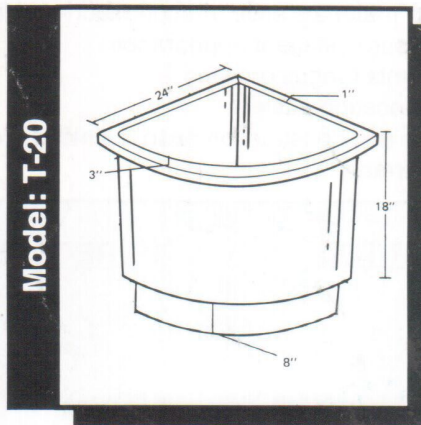

Model: TS-24

Model: T-20

Capacity: 20 Gallons

Model Number: MB-T-20/8B
20 Gallons Quarter Circle Precast Terrazzo Water Tub with 8" Base
Dimension: Radius: 24", Total Height: 26"