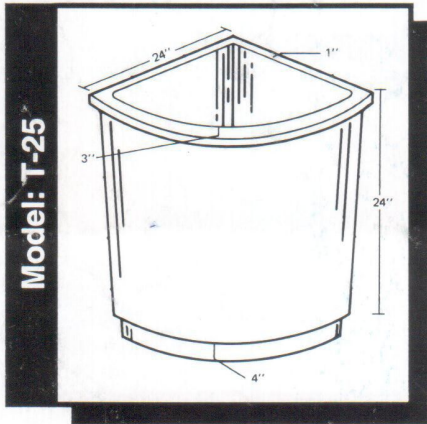

Model: T-26

Model: T-25

Capacity: 25 Gallons

Model Number: MB-T-25/4B
25 Gallons Quarter Circle Precast Terrazzo Water Tub with 4" Base
Dimension: Radius: 24", Total Height: 28"