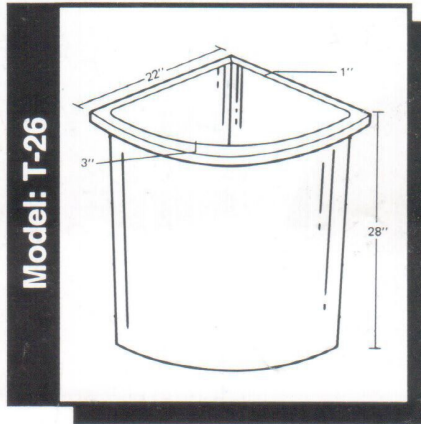

Model: TS-30

Model: T-26

Capacity: 26 Gallons

Model Number: MB-T-26/0B
26 Gallons Quarter Circle Precast Terrazzo Water Tub without Base
Dimension: Radius: 22", Total Height: 28"