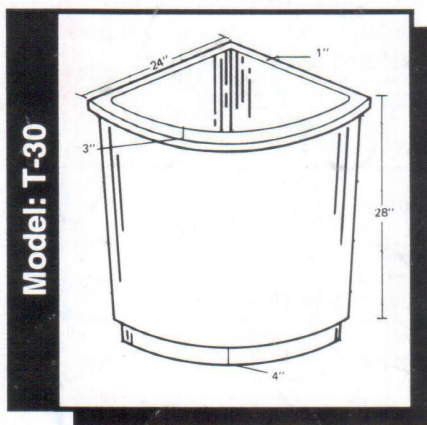

Model: T-30

Capacity: 30 Gallons

Model Number: MB-T-30/4B
30 Gallons Quarter Circle Precast Terrazzo Water Tub with 4" Base
Dimension: Radius: 24", Total Height: 32"