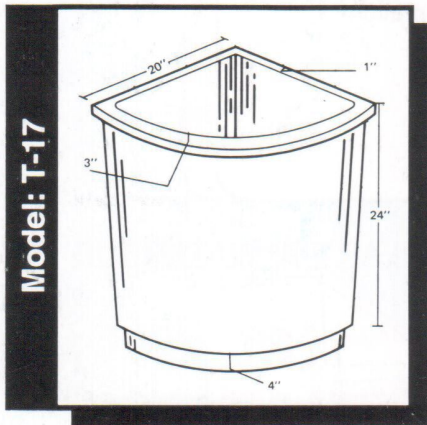

Model: T-20

MUI-TUB

PRECAST TERRAZZO WATER TUB

QUARTER CIRCLE SERIES

Model: T-17

Capacity: 17 Gallons

Model Number: MB-T-17/4B
17 Gallons Quarter Circle Precast Terrazzo Water Tub with 4" Base
Dimension: Radius: 20", Total Height: 28"