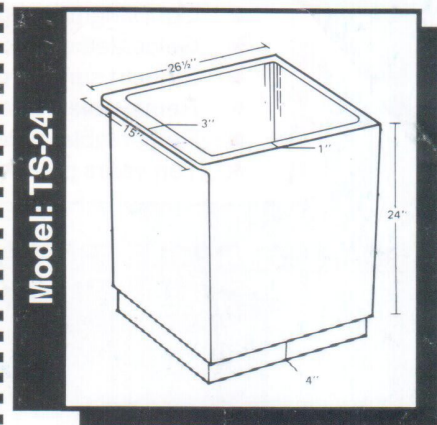

Model: TS-24

Capacity: 24 Gallons

Model Number: MB-TS-24/4B
24 Gallons Rectangular Precast Terrazzo Water Tub with 4" Base
Dimension: Radius: 26 1/2" L x 15" W x 28" H