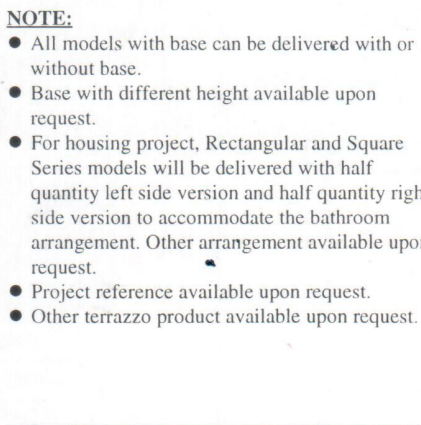

Model: M-25

Capacity: 25 Gallons

Model Number: MB-M-25/0B
25 Gallons Square Precast Terrazzo Water Tub without Base
Dimension: 18 1/2" L x 18 1/2" W x 30" H

NOTE:

- All models with base can be delivered with or without base.
- Base with different height available upon request.
- For housing project, Rectangular and Square Series models will be delivered with half quantity left side version and half quantity right side version to accommodate the bathroom arrangement. Other arrangement available upon request.
- Project reference available upon request.
- Other terrazzo product available upon request.

6888 nbl