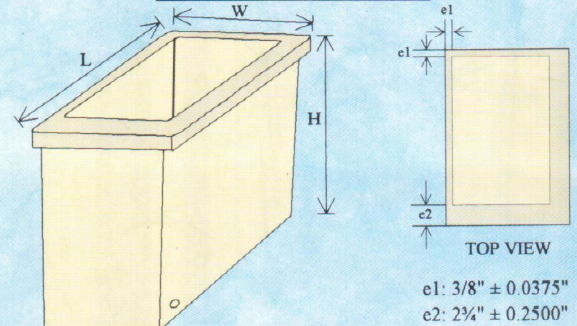

QUARTER CIRCLE FRP WATER TUB

RECTANGULAR FRP WATER TUB

TECHNICAL DATA

TECHNICAL DATA

Model Number	Capacity	Radius (r)	Height (H)
FT-T-20/8B/XX	20 Gal	21" 530mm	25" 635mm
FT-T-26/8B/XX	26 Gal	22" 560mm	27" 685mm

Water drainage hole : $\phi 1/2"$ (13mm)

Model Number	Capacity	Length (L)	Width (W)	Height (H)
FT-R-30/XX	30 Gal	26 1/2" 670mm	19" 480mm	24" 610mm

Water drainage hole : $\phi 1/2"$ (13mm)

ORDERING INFORMATION