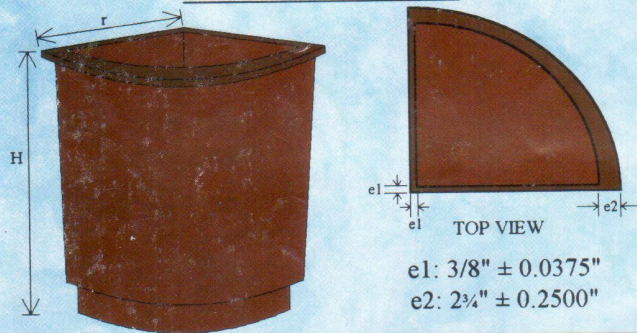

QUARTER CIRCLE FRP WATER TUB

RECTANGULAR FRP WATER TUB

TECHNICAL DATA

TECHNICAL DATA

Model Number	Capacity	Radius (r)	Height (H)
FT-T-20/8B/XX	20 Gal	21" 530mm	25" 635mm
FT-T-26/8B/XX	26 Gal	22" 560mm	27" 685mm

Water drainage hole : $\phi 1/2"$ (13mm)

Model Number	Capacity	Length (L)	Width (W)	Height (H)
FT-R-30/XX	30 Gal	26 1/2" 670mm	19" 480mm	24" 610mm

Water drainage hole : $\phi 1/2"$ (13mm)

ORDERING INFORMATION