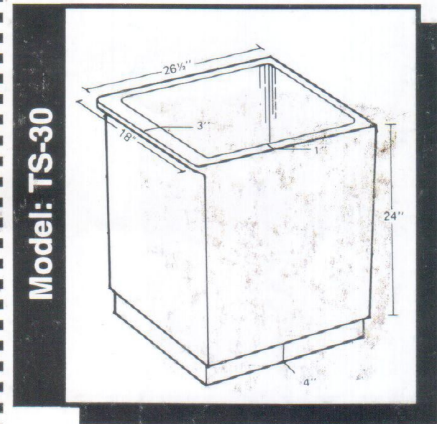

Model: TS-30

Capacity: 30 Gallons

Model Number: MB-TS-30/6B
30 Gallons Rectangular Precast Terrazzo Water Tub with 4" Base
Dimension: 26 1/2" L x 18" W x 28" H

SQUARE SERIES